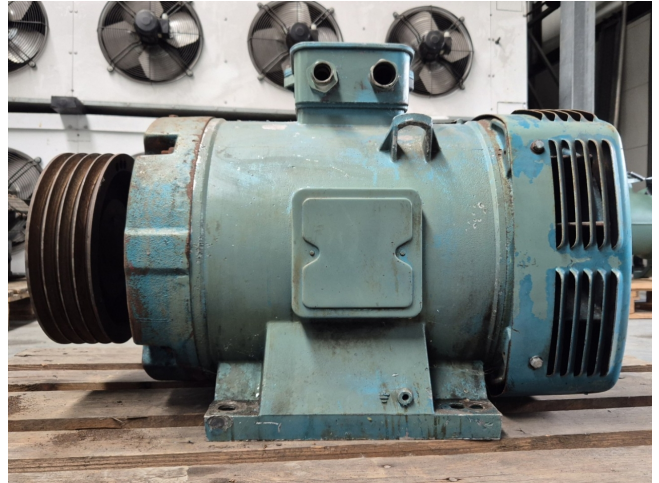

Leroy Somer P 225 M-4

Specifications

Marca	Leroy Somer
Tipo	P 225 M-4
kW	55
RPM	1460
Size & Weight	800x420x520 mm (LxWxH) & 240 kg
50 Hz / 60 Hz	50 Hz
Stock	1

Description

Used Leroy Somer P 225 M-4

Used Leroy Somer P 225 M-4 electric motor with the following specifications: 50 Hz - 55 kW - 1460 RPM.